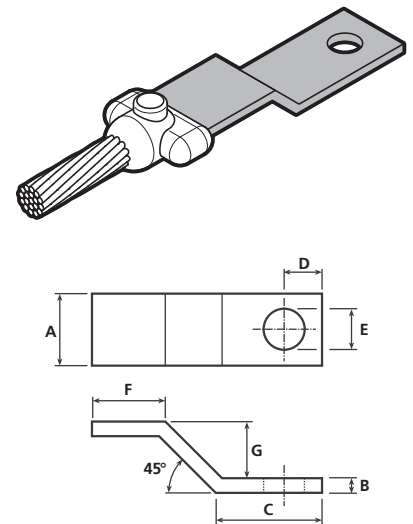

Straight type lug

A mm	B mm	C mm	D mm	E mm	Part No.
20	3	45	10	8.5	LS101-FU
25	3	50	12	8.5	LS102-FU
25	3	50	12	10.5	LS103-FU
31	6	75	15	10.5	LS104-FU
31	6	75	15	12.5	LS105-FU
38	5	75	18	10.5	LS106-FU
38	6	75	18	10.5	LS107-FU
38	6	75	20	12.5	LS108-FU
50	6	95	25	10.5	LS109-FU
50	6	95	25	12.5	LS110-FU

Cranked type lug

A mm	B mm	C mm	D mm	E mm	F mm	G mm	Part No.
20	3	40	10	8.5	40	10	LC101-FU
25	3	45	12	8.5	40	10	LC102-FU
25	3	45	12	10.5	40	10	LC103-FU
31	6	50	15	10.5	40	15	LC104-FU
31	6	50	16	12.5	40	15	LC105-FU
38	5	55	18	10.5	40	15	LC106-FU
38	6	55	18	10.5	40	15	LC107-FU
38	6	55	20	12.5	40	15	LC108-FU
50	6	75	25	10.5	60	20	LC109-FU
50	6	75	25	12.5	60	20	LC110-FU

Offset type lug

A mm	B mm	C mm	D mm	E mm	F mm	Part No.
20	3	40	10	8.5	40	LO101
25	3	45	12	8.5	40	LO102-FU
25	3	45	12	10.5	40	LO103-FU
31	6	50	15	10.5	40	LO104
31	6	50	16	12.5	40	LO105
38	5	55	18	10.5	40	LO106
38	6	55	18	10.5	40	LO107
38	6	55	20	12.5	40	LO108
50	6	75	25	10.5	60	LO109
50	6	75	25	12.5	60	LO110