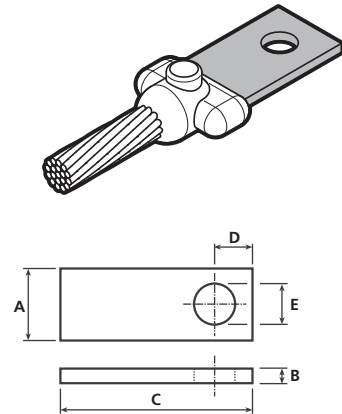

Straight type lug

A mm	B mm	C mm	D mm	E mm	Part No.
20	3	45	10	8.5	LS101-FU
25	3	50	12	8.5	LS102-FU
25	3	50	12	10.5	LS103-FU
31	6	75	15	10.5	LS104-FU
31	6	75	15	12.5	LS105-FU
38	5	75	18	10.5	LS106-FU
38	6	75	18	10.5	LS107-FU
38	6	75	20	12.5	LS108-FU
50	6	95	25	10.5	LS109-FU
50	6	95	25	12.5	LS110-FU

Cranked type lug

A mm	B mm	C mm	D mm	E mm	F mm	G mm	Part No.
20	3	40	10	8.5	40	10	LC101-FU
25	3	45	12	8.5	40	10	LC102-FU
25	3	45	12	10.5	40	10	LC103-FU
31	6	50	15	10.5	40	15	LC104-FU
31	6	50	16	12.5	40	15	LC105-FU
38	5	55	18	10.5	40	15	LC106-FU
38	6	55	18	10.5	40	15	LC107-FU
38	6	55	20	12.5	40	15	LC108-FU
50	6	75	25	10.5	60	20	LC109-FU
50	6	75	25	12.5	60	20	LC110-FU

Offset type lug

A mm	B mm	C mm	D mm	E mm	F mm	Part No.
20	3	40	10	8.5	40	LO101
25	3	45	12	8.5	40	LO102-FU
25	3	45	12	10.5	40	LO103-FU
31	6	50	15	10.5	40	LO104
31	6	50	16	12.5	40	LO105
38	5	55	18	10.5	40	LO106
38	6	55	18	10.5	40	LO107
38	6	55	20	12.5	40	LO108
50	6	75	25	10.5	60	LO109
50	6	75	25	12.5	60	LO110